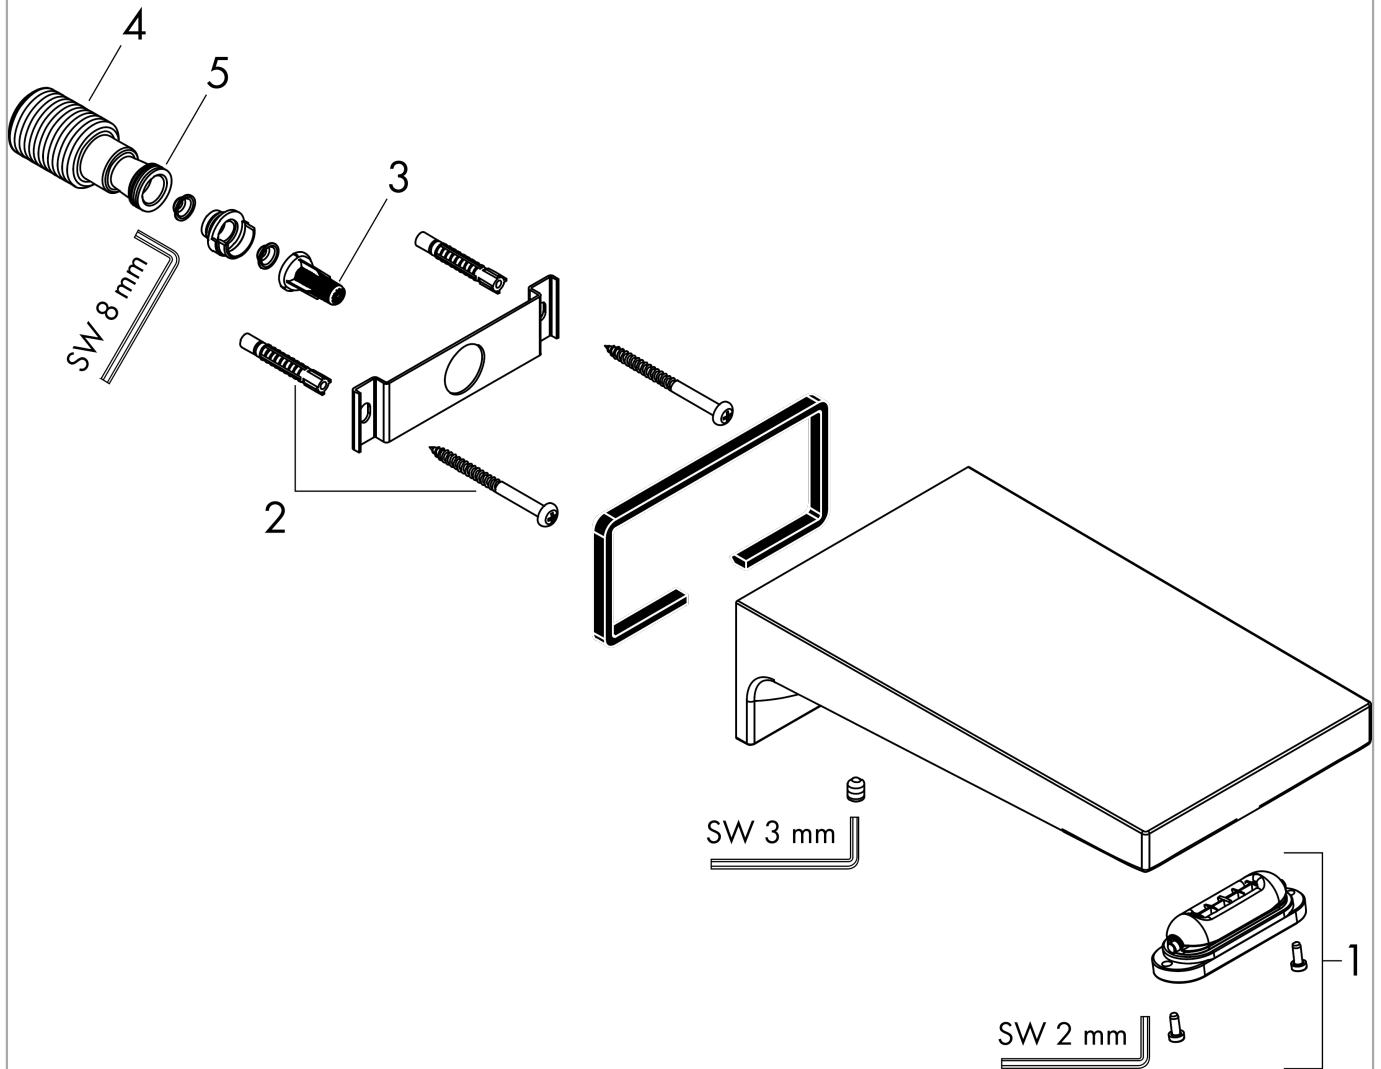

### Scale drawing

### Flowchart

The consumption was measured in combination with the appropriate fittings (thermostat/mixer/ in-wall valve) to reflect actual application in practice.

**Metropol  
Bath spout**

Surfaces: **Brushed Black Chrome** Article Number: **32543340**

**Exploded Drawing**

Year of production: >11/19

**Metropol  
Bath spout**Surfaces: **Brushed Black Chrome** Article Number: **32543340****Spare part list**

Year of production: &gt;11/19

Pos.	Description	Article Number	Price	PU
1	spray former	98561000	-	1
2	mounting set	40915000	-	1
3	filter insert	97708000	-	1
4	connecting thread G $\frac{3}{4}$	94286000	-	1
5	O-ring 13x2	98128000	-	1