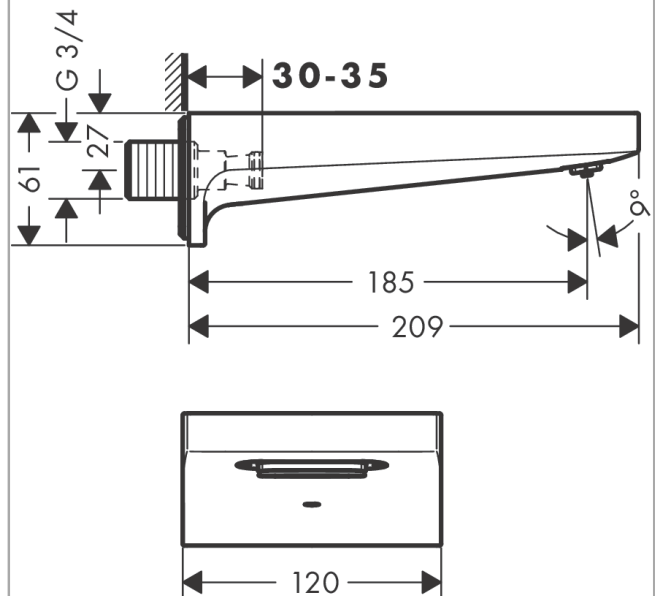

#### product features

- 1 function
- projection 185 mm
- wall-mounted
- maximum flow rate at 3 bar: 21 l/min
- connection dimension: DN20
- spray type: wide flood jet

### Scale drawing

### Flowchart

The consumption was measured in combination with the appropriate fittings (thermostat/mixer/ in-wall valve) to reflect actual application in practice.

**Metropol  
Bath spout**

Surfaces: **Brushed Black Chrome** Article Number: **32543340**

**Exploded Drawing**

Year of production: >11/19

**Metropol  
Bath spout**Surfaces: **Brushed Black Chrome** Article Number: **32543340****Spare part list**

Year of production: &gt;11/19

Pos.	Description	Article Number	Price	PU
1	spray former	98561000	-	1
2	mounting set	40915000	-	1
3	filter insert	97708000	-	1
4	connecting thread G $\frac{3}{4}$	94286000	-	1
5	O-ring 13x2	98128000	-	1